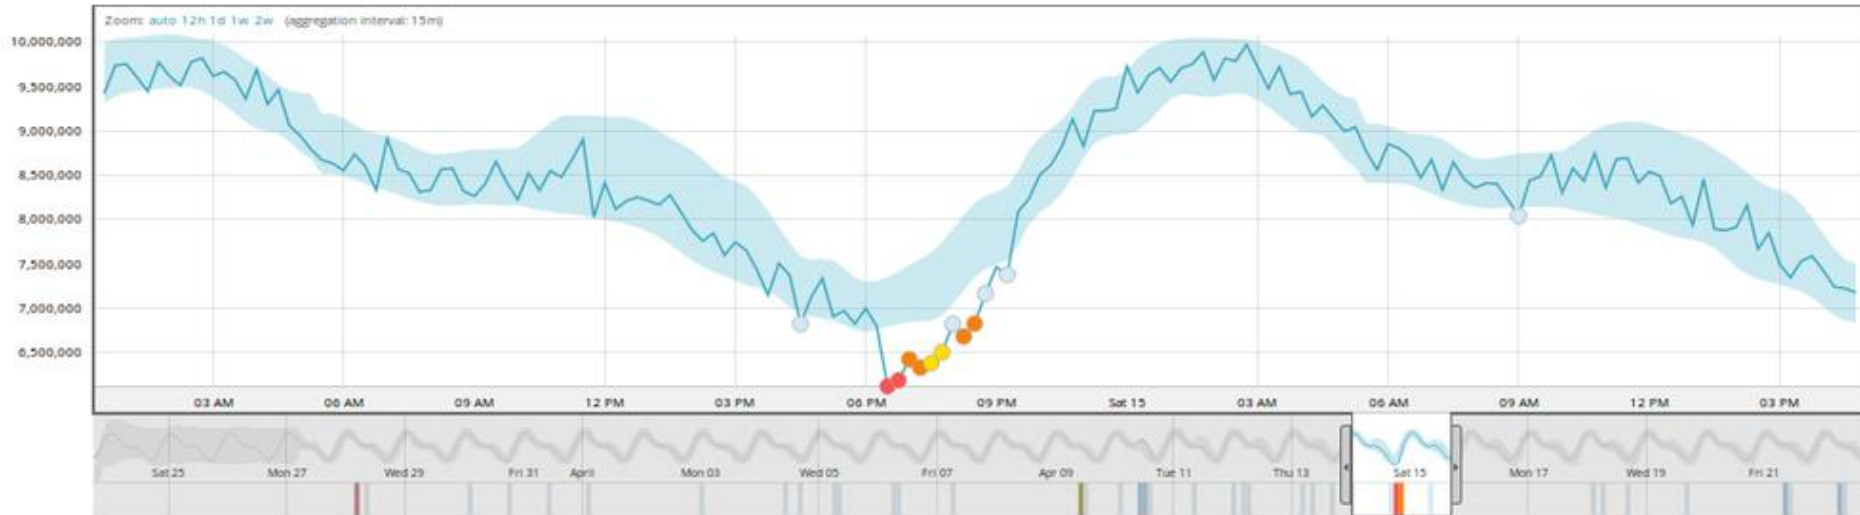

Potential AI application for the Cold Chain Logistic industry

SAGACIFY

22ND GCCA EUROPEAN
COLD CHAIN CONFERENCE
20-22 MARCH 2019 | BRUSSELS

Object Detection

Heineken

93.2%

Visual Inspection Quality Control

Industrial Process Optimisation
Using Reinforcement Learning

Anomaly Detection from Sensor data

Detector: 

Single time series analysis of sum total

Anomalies

Severity threshold:

Interval:

time	max severity	detector	actual	typical	description	job ID
April 14th 2017, 18:00	96	non_null_sum(total)	6121070	7074770	↓ 1.2x lower	total_requests
April 14th 2017, 19:00	65	non_null_sum(total)	6331620	7200080	↓ 1.1x lower	total_requests
April 14th 2017, 20:00	52	non_null_sum(total)	6681540	7702430	↓ 1.2x lower	total_requests
April 14th 2017, 21:00	< 1	non_null_sum(total)	7377020	8029500	↓ 1.1x lower	total_requests
April 15th 2017, 09:00	< 1	non_null_sum(total)	8040300	8446230	↓ 1.1x lower	total_requests
April 14th 2017, 16:00	< 1	non_null_sum(total)	6824380	7210790	↓ 1.1x lower	total_requests